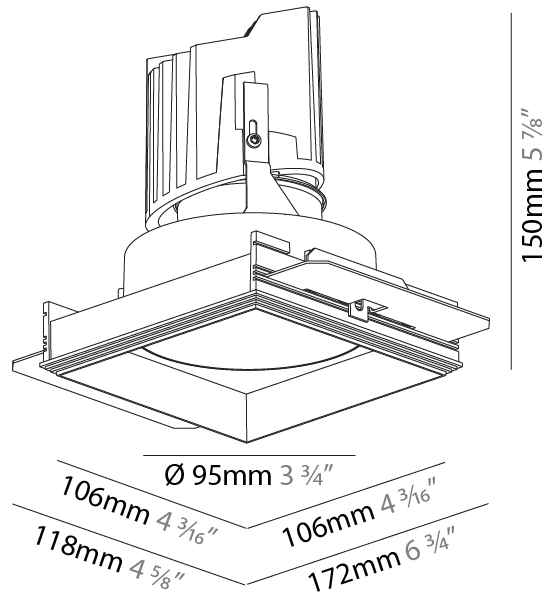

PHYSICAL

Diameter (mm): 95
Diameter (in): 3 3/4
Length (mm): 106
Length (in): 4 3/16
Width (mm): 106
Width (in): 4 3/16
Height (mm): 150
Height (in): 5 7/8
Ceiling Thickness (mm): 10 / 12.5 / 15 / 25
Ceiling Thickness (in): 3/8 or 1/2 or 9/16 or 1
Min. Recessing Depth (mm): 170
Min. Recessing Depth (in): 6 11/16
Light Distribution: Downlight
Weight (kg): 0.688
Weight (lbs): 1.52

Fixture Finish: SSR / BKV / CWI / CRY / HAB / LAG / UFT / ITA / RUA / RUR / MIC / FTG / MYG / TWT / LOD / PUS / FRO / FUP / KIA / POP / BLS / SPG / MEY / GOH / GUM / CHC / COM / ABZ / JAG / OBR / MOS / ROR

Fixture Material: Aluminum Die Cast
Cut-out Measurements: 120mm / 4 3/4" x 120mm / 4 3/4"
Upon Request: Unique Ceiling Thickness

ELECTRICAL

Lamp Type: LED (Zhaga Standard)
Input Wattage (W): 16.5
Total Output Wattage (W): 14.7
Dimming: Dali Dimming
Driver Included: No
Driver Location: Recessed Housing
Driver Type: Constant Current - 120Vac
Driver Class: Class 2
Housing: See Components
Input Voltage (V): 120
Constant Current (MA): 350

LED

Number of LEDs: 1
Color Temperature (°K): Warm Dim
Max. Delivered Lumen (lm): 770
Nominal Lumen (lm): 1140
CRI: >90 CRI
Lamp Life (hrs): 50000
Upon Request: RGB-W Tunable White Special Color Temperature
Special LED

OPTICAL

Reflector: 20 / 40 / 60
Upon Request: Special Beam Angles

RATINGS AND CERTIFICATIONS

Zaneen Group, Inc. 1600 988 3382, F 416-247-9319, www.zaneen.com

Certified By: Certified for North American Standards
In a constant effort to supply the best product, we reserve the right to change specifications or materials without notice. The most recent specification sheets are found at zaneen.com